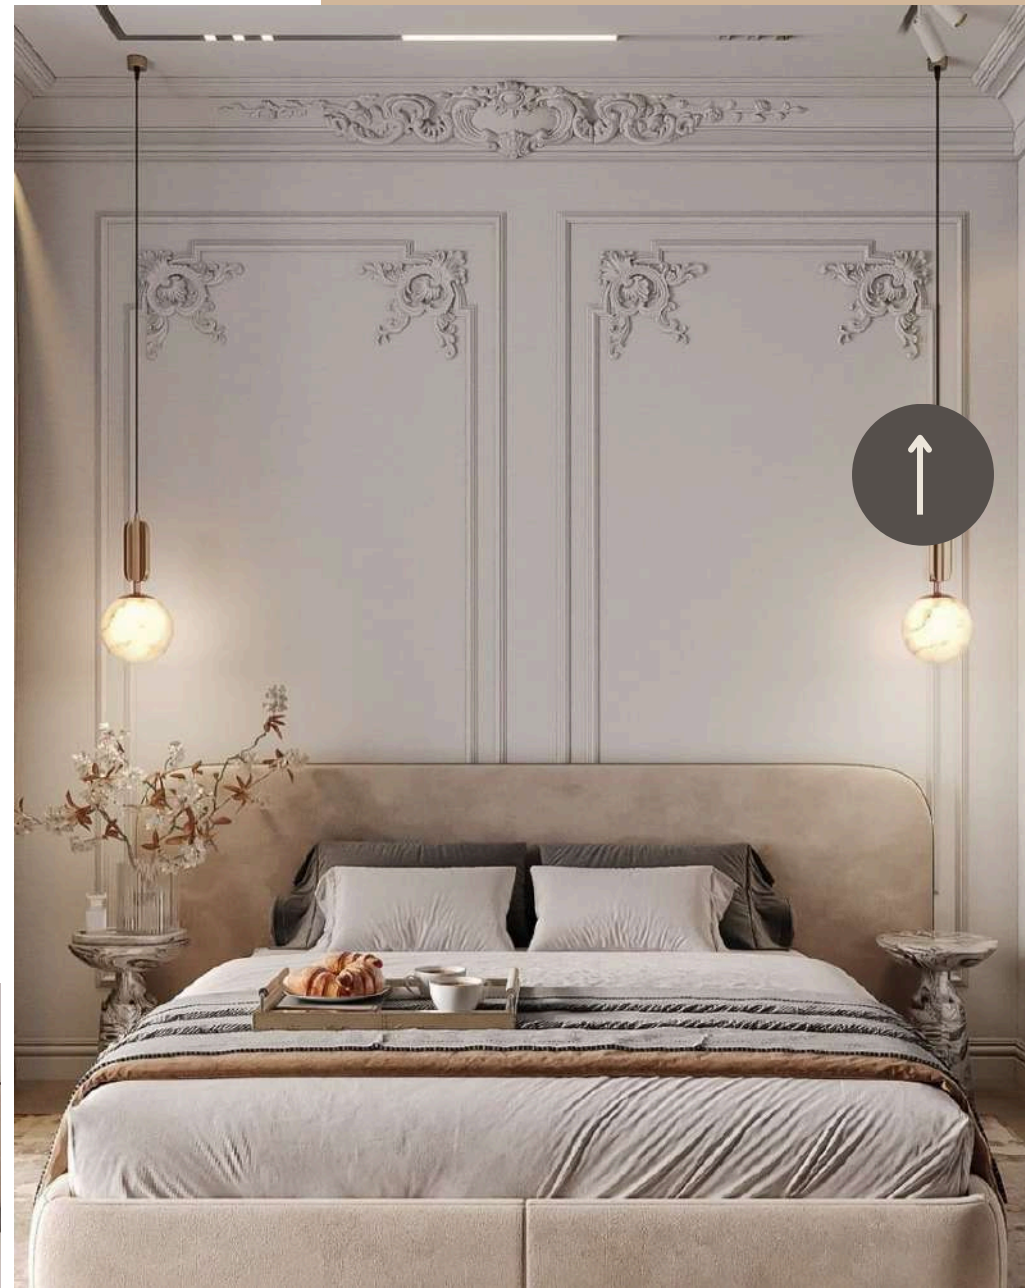

ANTIQUÉ STYLE OF FRENCH