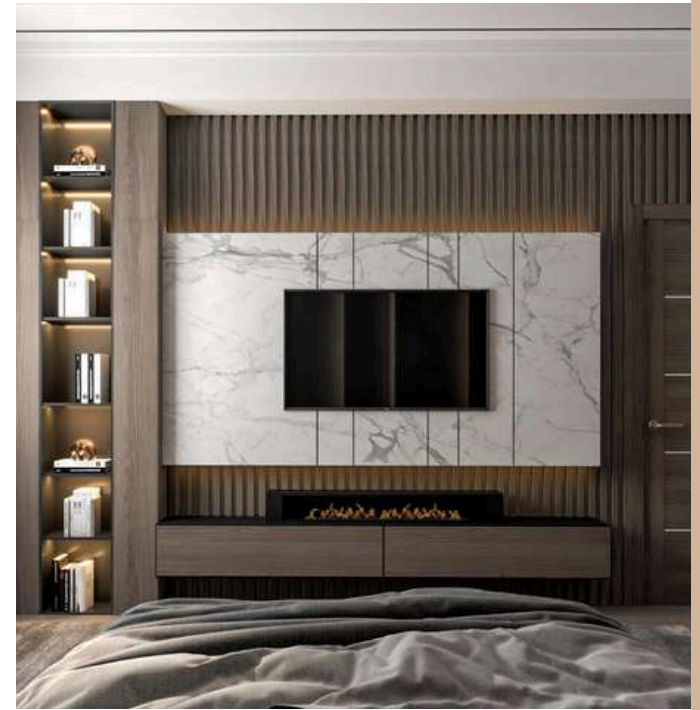

BEDROOM DESIGN

CAPTIVATING  
VISTAS FROM  
EVERY  
CORNER

IN THE VASTLY SPACIOUS BEDROOMS, FLOOR-TO-CEILING WINDOWS ALLOW AN ABUNDANCE OF NATURAL LIGHT TO FLOOD IN, CREATING AN INVITING AND AIRY ATMOSPHERE. SWEEPING VIEWS ACROSS THE GLISTENING CRYSTAL LAGOON CAN ALSO BE ENJOYED FROM EVERY ANGLE, PROVIDING A BREATHTAKING BACKDROP THAT CHANGES WITH THE MOODS OF THE DAY.